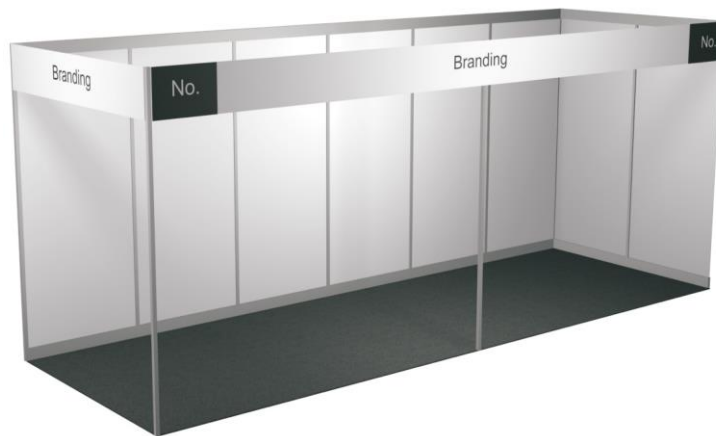

**corner**

**row**

**Standard Package Medium2 (6 x 2 m)**

**Standard Package Medium2 (6 x 2 m)**

- ☒ Grey carpeting
- ☒ SYMA S-30 Back- and sidewalls H 2,5 m
- ☒ Fascia board including coloured branding H 380 mm
- ☒ 1 Spot-light per 6 sqm
- ☒ 1 triple-power-socket ( 0,5 kW) incl. power-supply by ACV
- ☒ Cleaning and waste disposal on set-up day